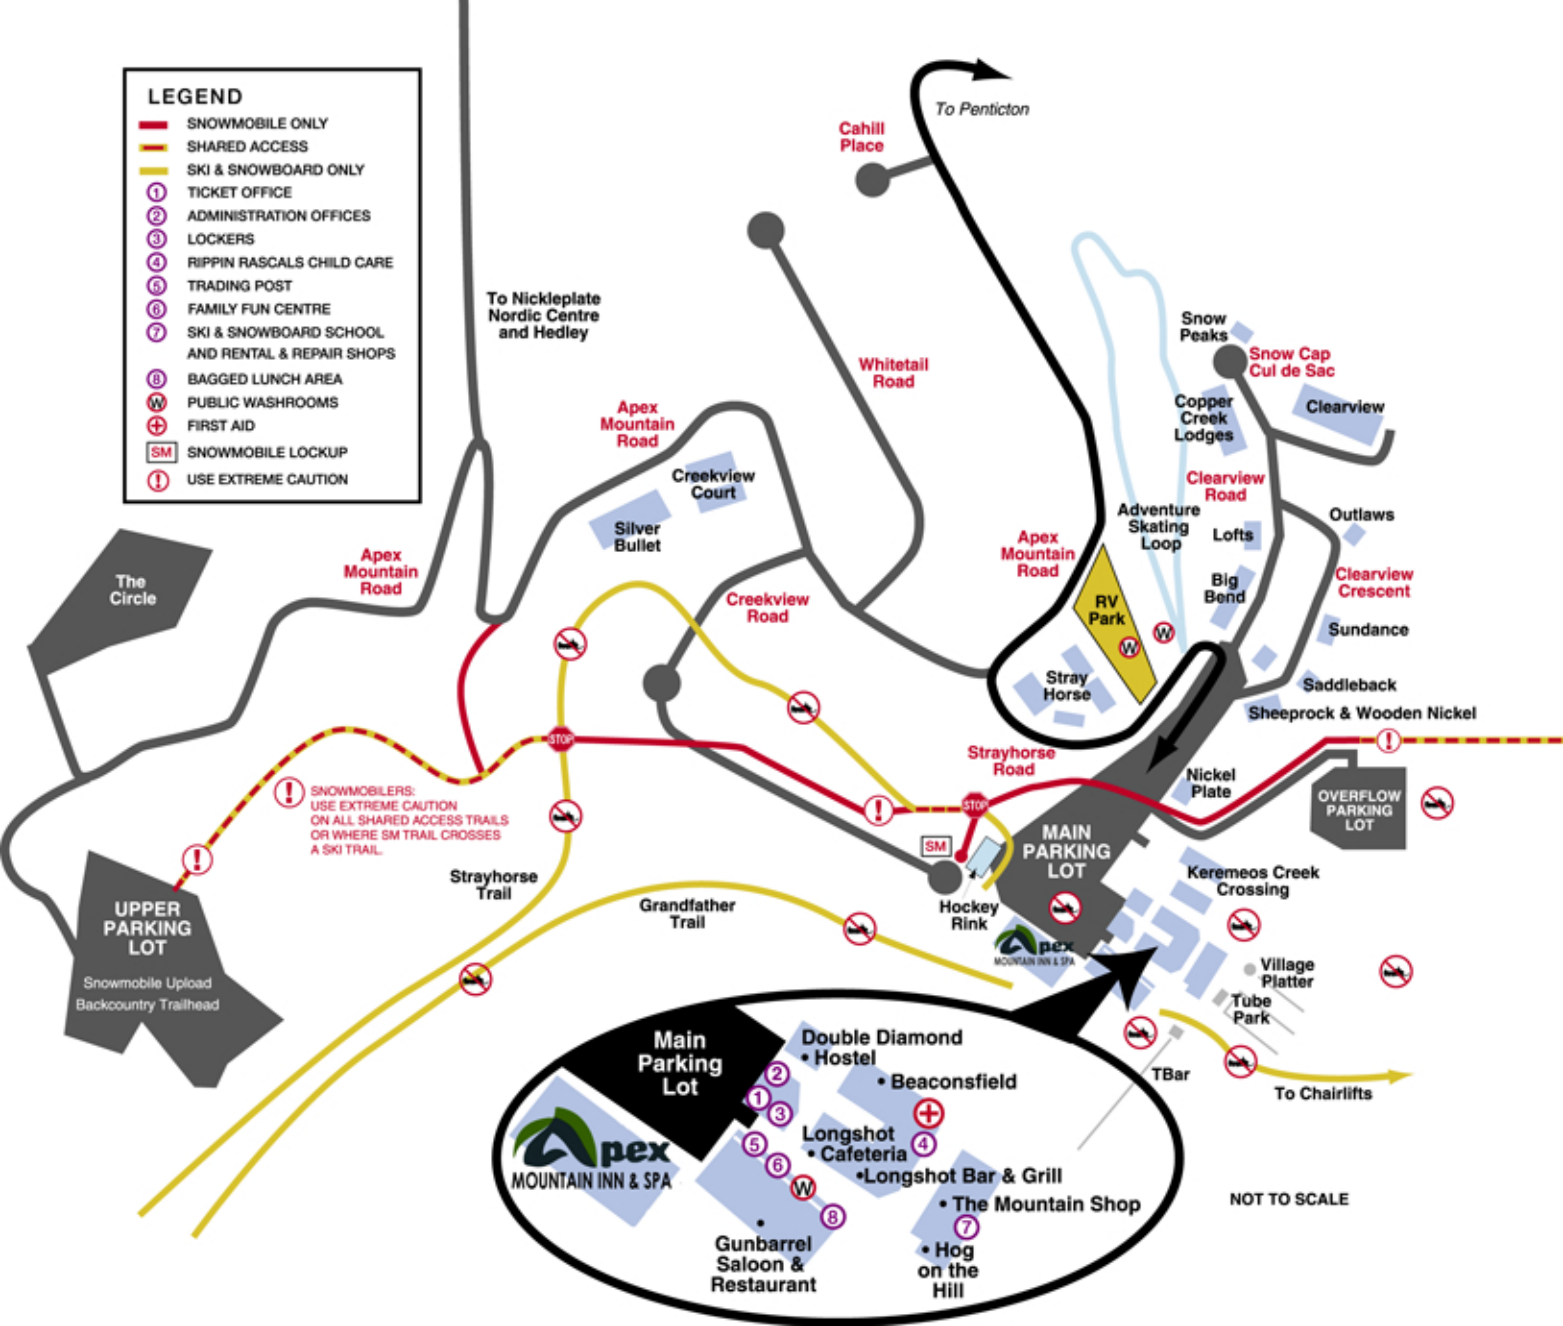

# LEGEND

- SNOWMOBILE ONLY
- SHARED ACCESS
- SKI & SNOWBOARD ONLY
- ① TICKET OFFICE
- ② ADMINISTRATION OFFICES
- ③ LOCKERS
- ④ RIPPIN RASCALS CHILD CARE
- ⑤ TRADING POST
- ⑥ FAMILY FUN CENTRE
- ⑦ SKI & SNOWBOARD SCHOOL AND RENTAL & REPAIR SHOPS
- ⑧ BAGGED LUNCH AREA
- Ⓜ PUBLIC WASHROOMS
- ⊕ FIRST AID
- SM SNOWMOBILE LOCKUP
- ⚠ USE EXTREME CAUTION

NOT TO SCALE